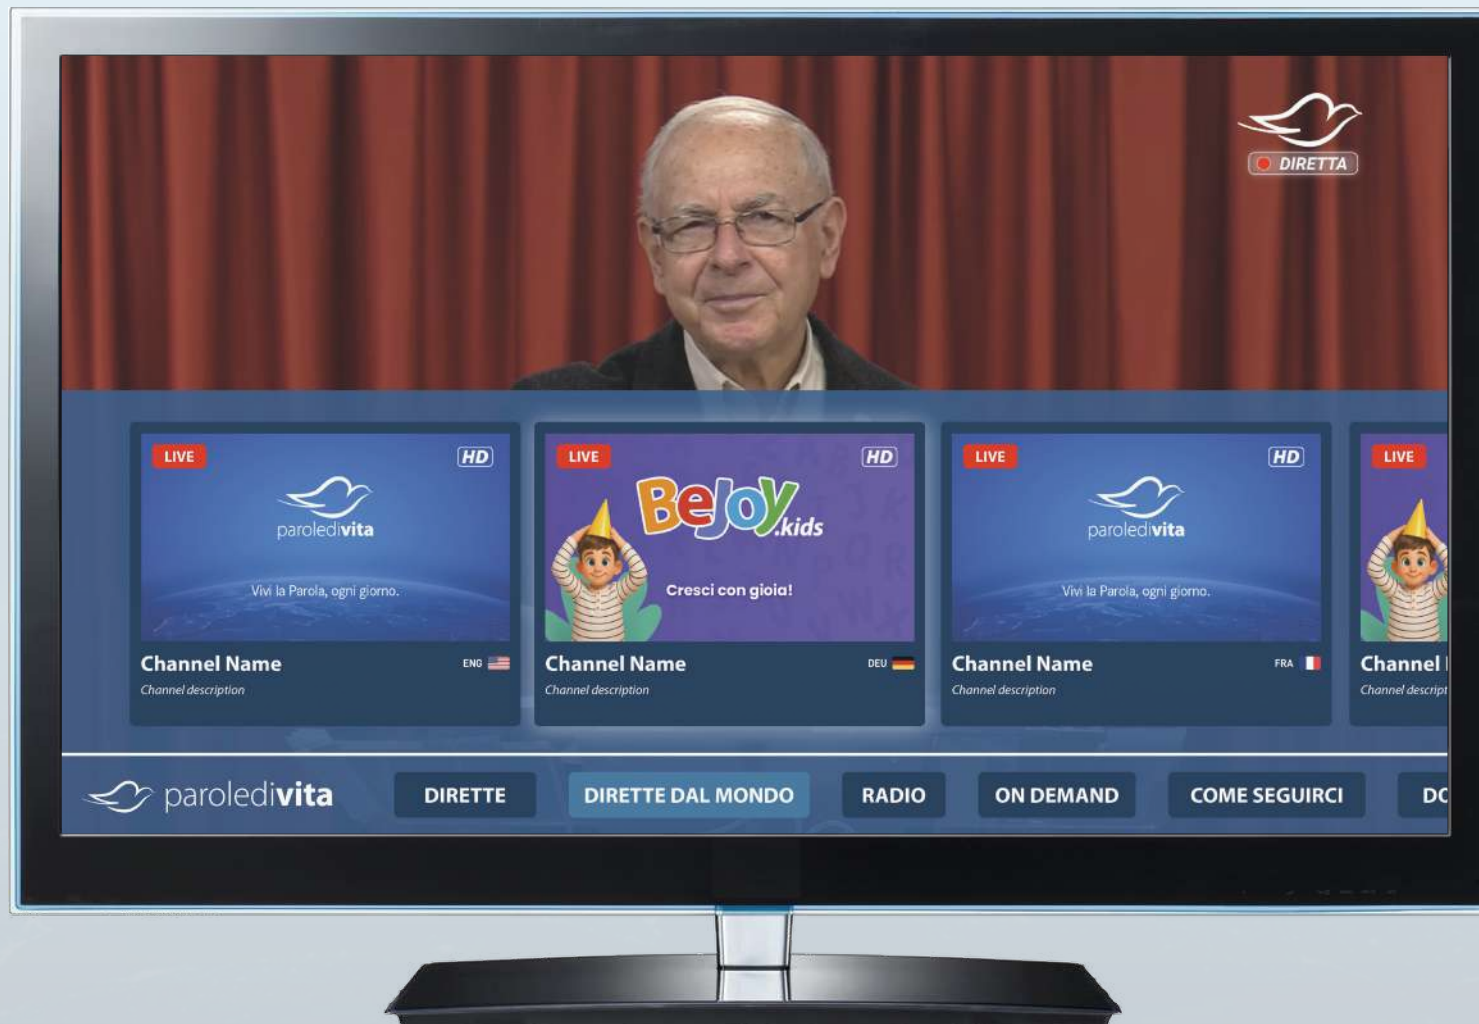

Esempio di come si presenta l'applicazione *HbbTV*
Example of what the *HbbTV* application looks like